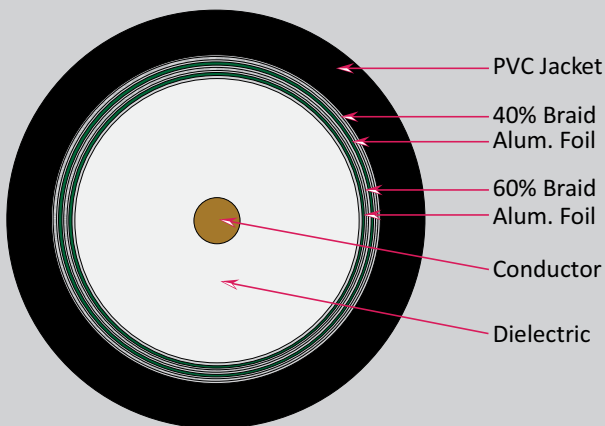

RG6 QUAD SHIELD COAXIAL CABLE (CM Rated)

DESCRIPTION

RG6 Quad Shield, 18AWG CCS Conductor, Aluminum Foil Shield & Aluminum Braid.

FEATURES

- High-Grade RG6 Quad Shield
- Sweep Tested to 3GHz
- CM/CMG, CL2 Rated
- ETL, RoHS Compliant
- Suitable for Digital HDTV applications, CATV, TV antennas and Satellite TV

Physical Characteristics

Conductor

Conductor Material	Copper Clad Steel (Solid)
Size	18 AWG
Construction	1.02±0.01 mm

Insulation

Material	Foamed PE
Diameter	4.57±0.01mm
Color	White

First Shield

Material	Aluminum Foil Bonded
----------	----------------------

Second Shield

Material	Aluminum Alloy Braid
Construction	5x16x0.12mm 60%

Third Shield

Material	Aluminum Foil
----------	---------------

Fourth Shield

Material	Aluminum Alloy Braid
Construction	3x16x0.12mm 40%

Jacket

Material	PVC
Diameter	7.54±0.20mm

Electrical Specifications

Spark Test	3000VAC
Impedance	75±3 Ohms
Capacitance	54±3.0 pF/m
Velocity of Propagation	≥82%
SRL:	5-1000MHz ≥25dB 1001-3000MHz ≥20dB

Mechanical Specifications